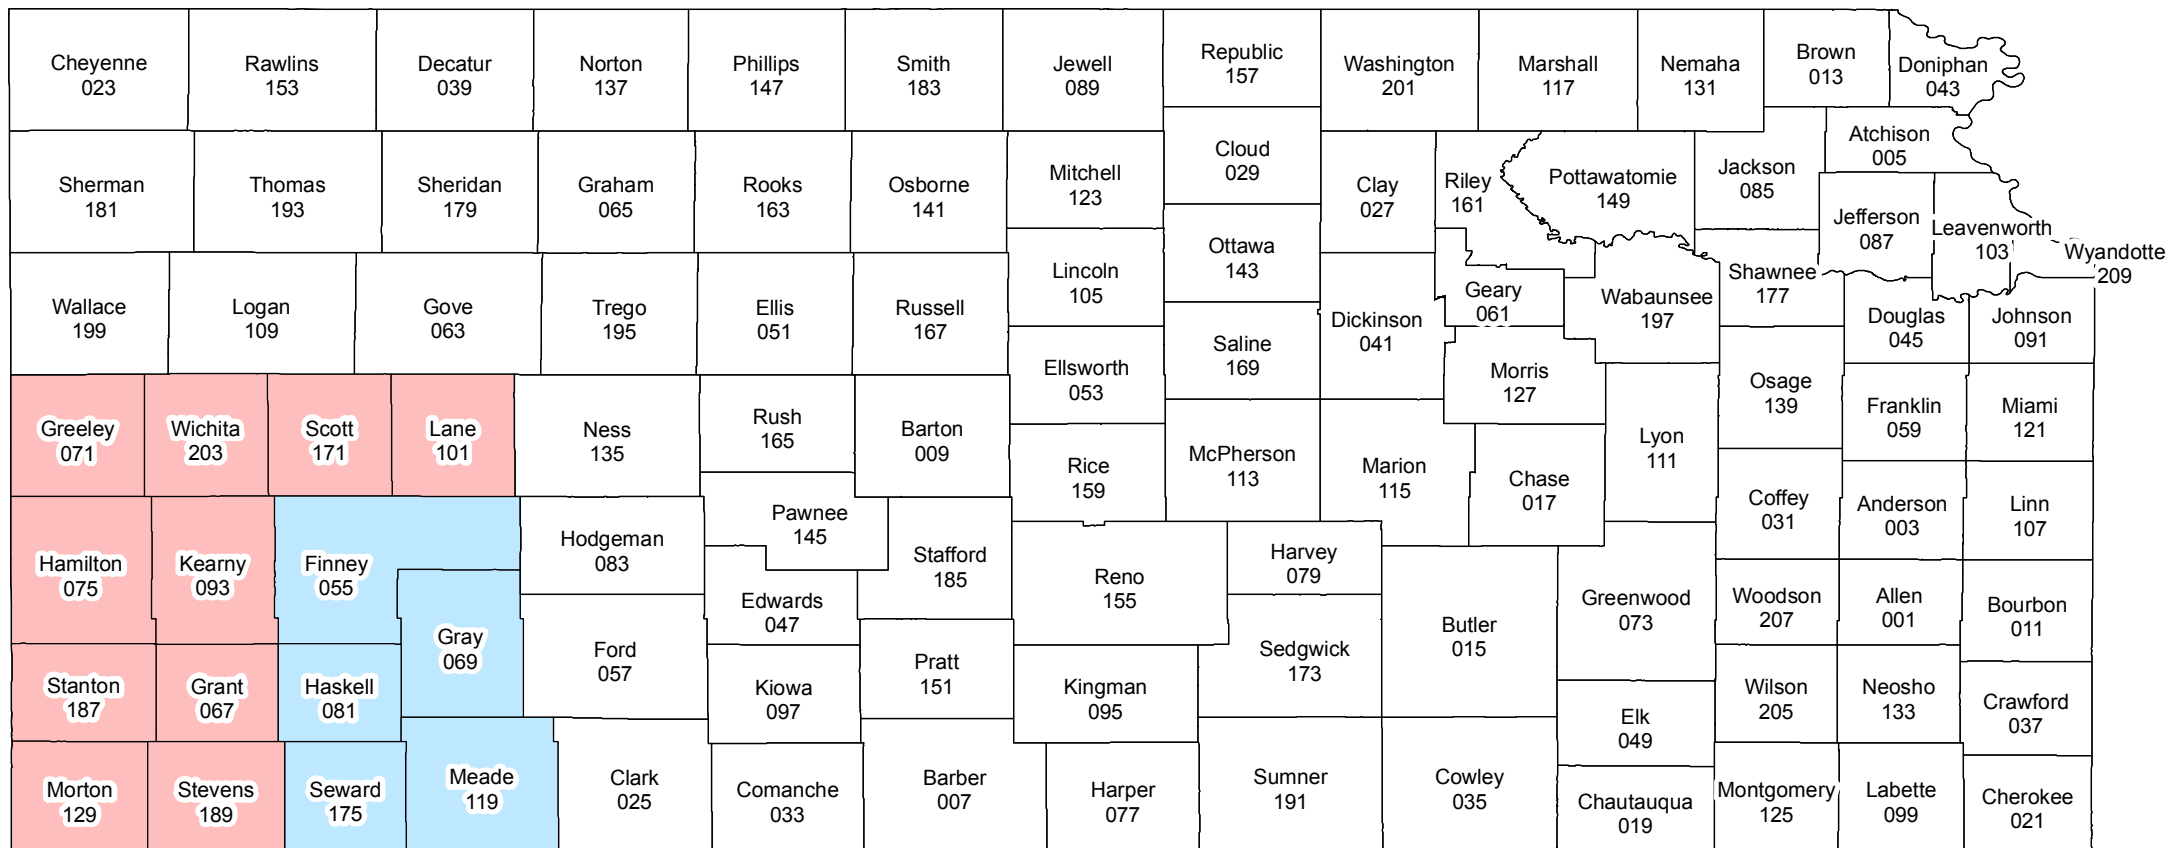

# KANSAS

## 2018 Crop Year Final Planting Dates

### TRITICALE

N

October 31, 2017
  October 20, 2017

Source: Risk Management Agency  
 Map Created By: RMA, Topeka Regional Office, Topeka KS  
 Map Creation Date: September 14, 2017  
 Map Projection: World Mercator