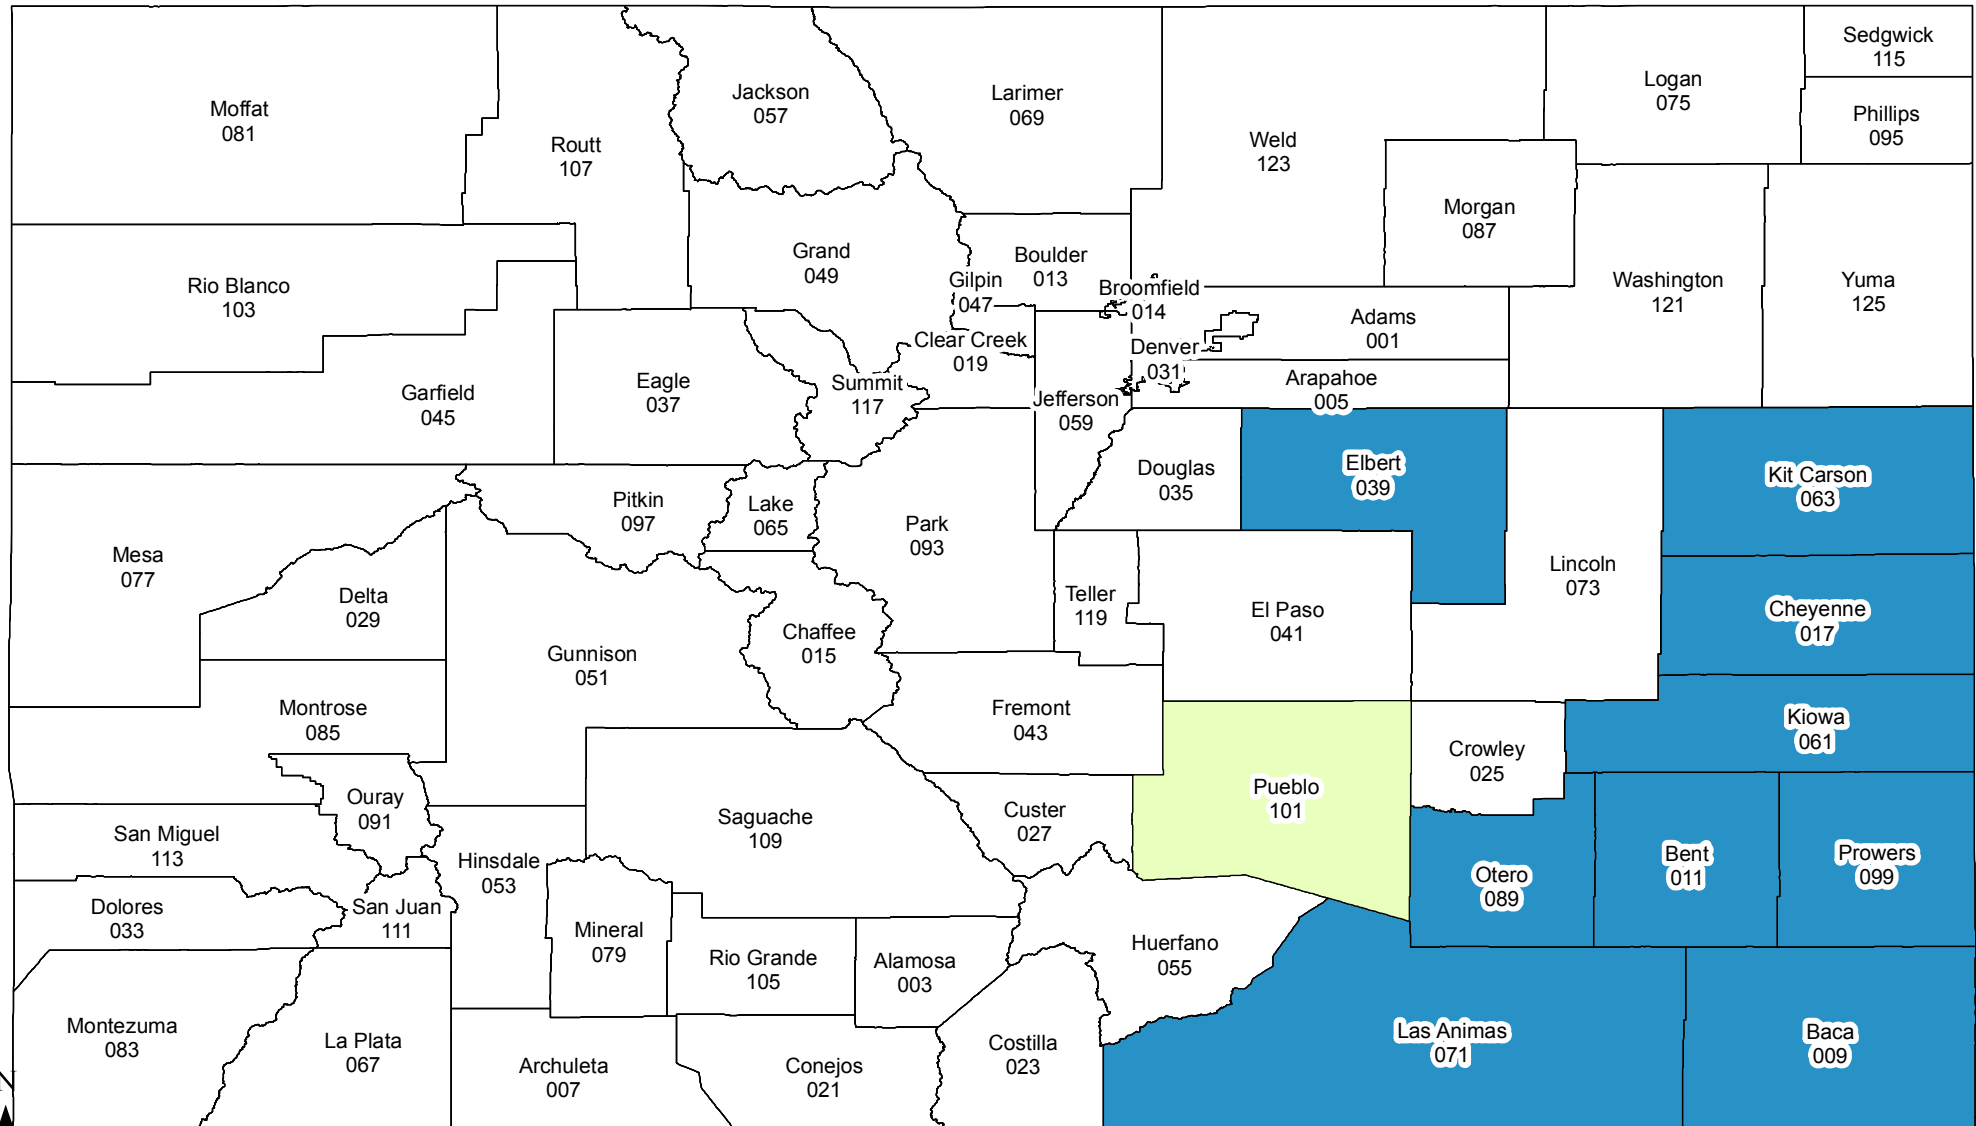

COLORADO

2018 Crop Year Final Planting Dates

BARLEY

- Winter - October 31, 2017/Spring - April 30, 2018
- Winter - October 15, 2017/Spring - April 30, 2018

Source: Risk Management Agency
 Map Created By: RMA, Topeka Regional Office, Topeka KS
 Map Creation Date: September 14, 2017
 Map Projection: World Mercator

The Information displayed in this map is intended to serve as an aid in displaying data provided or stored by the Risk Management Agency. It does not modify, replace, or supersede and USDA published policy provision or procedure.